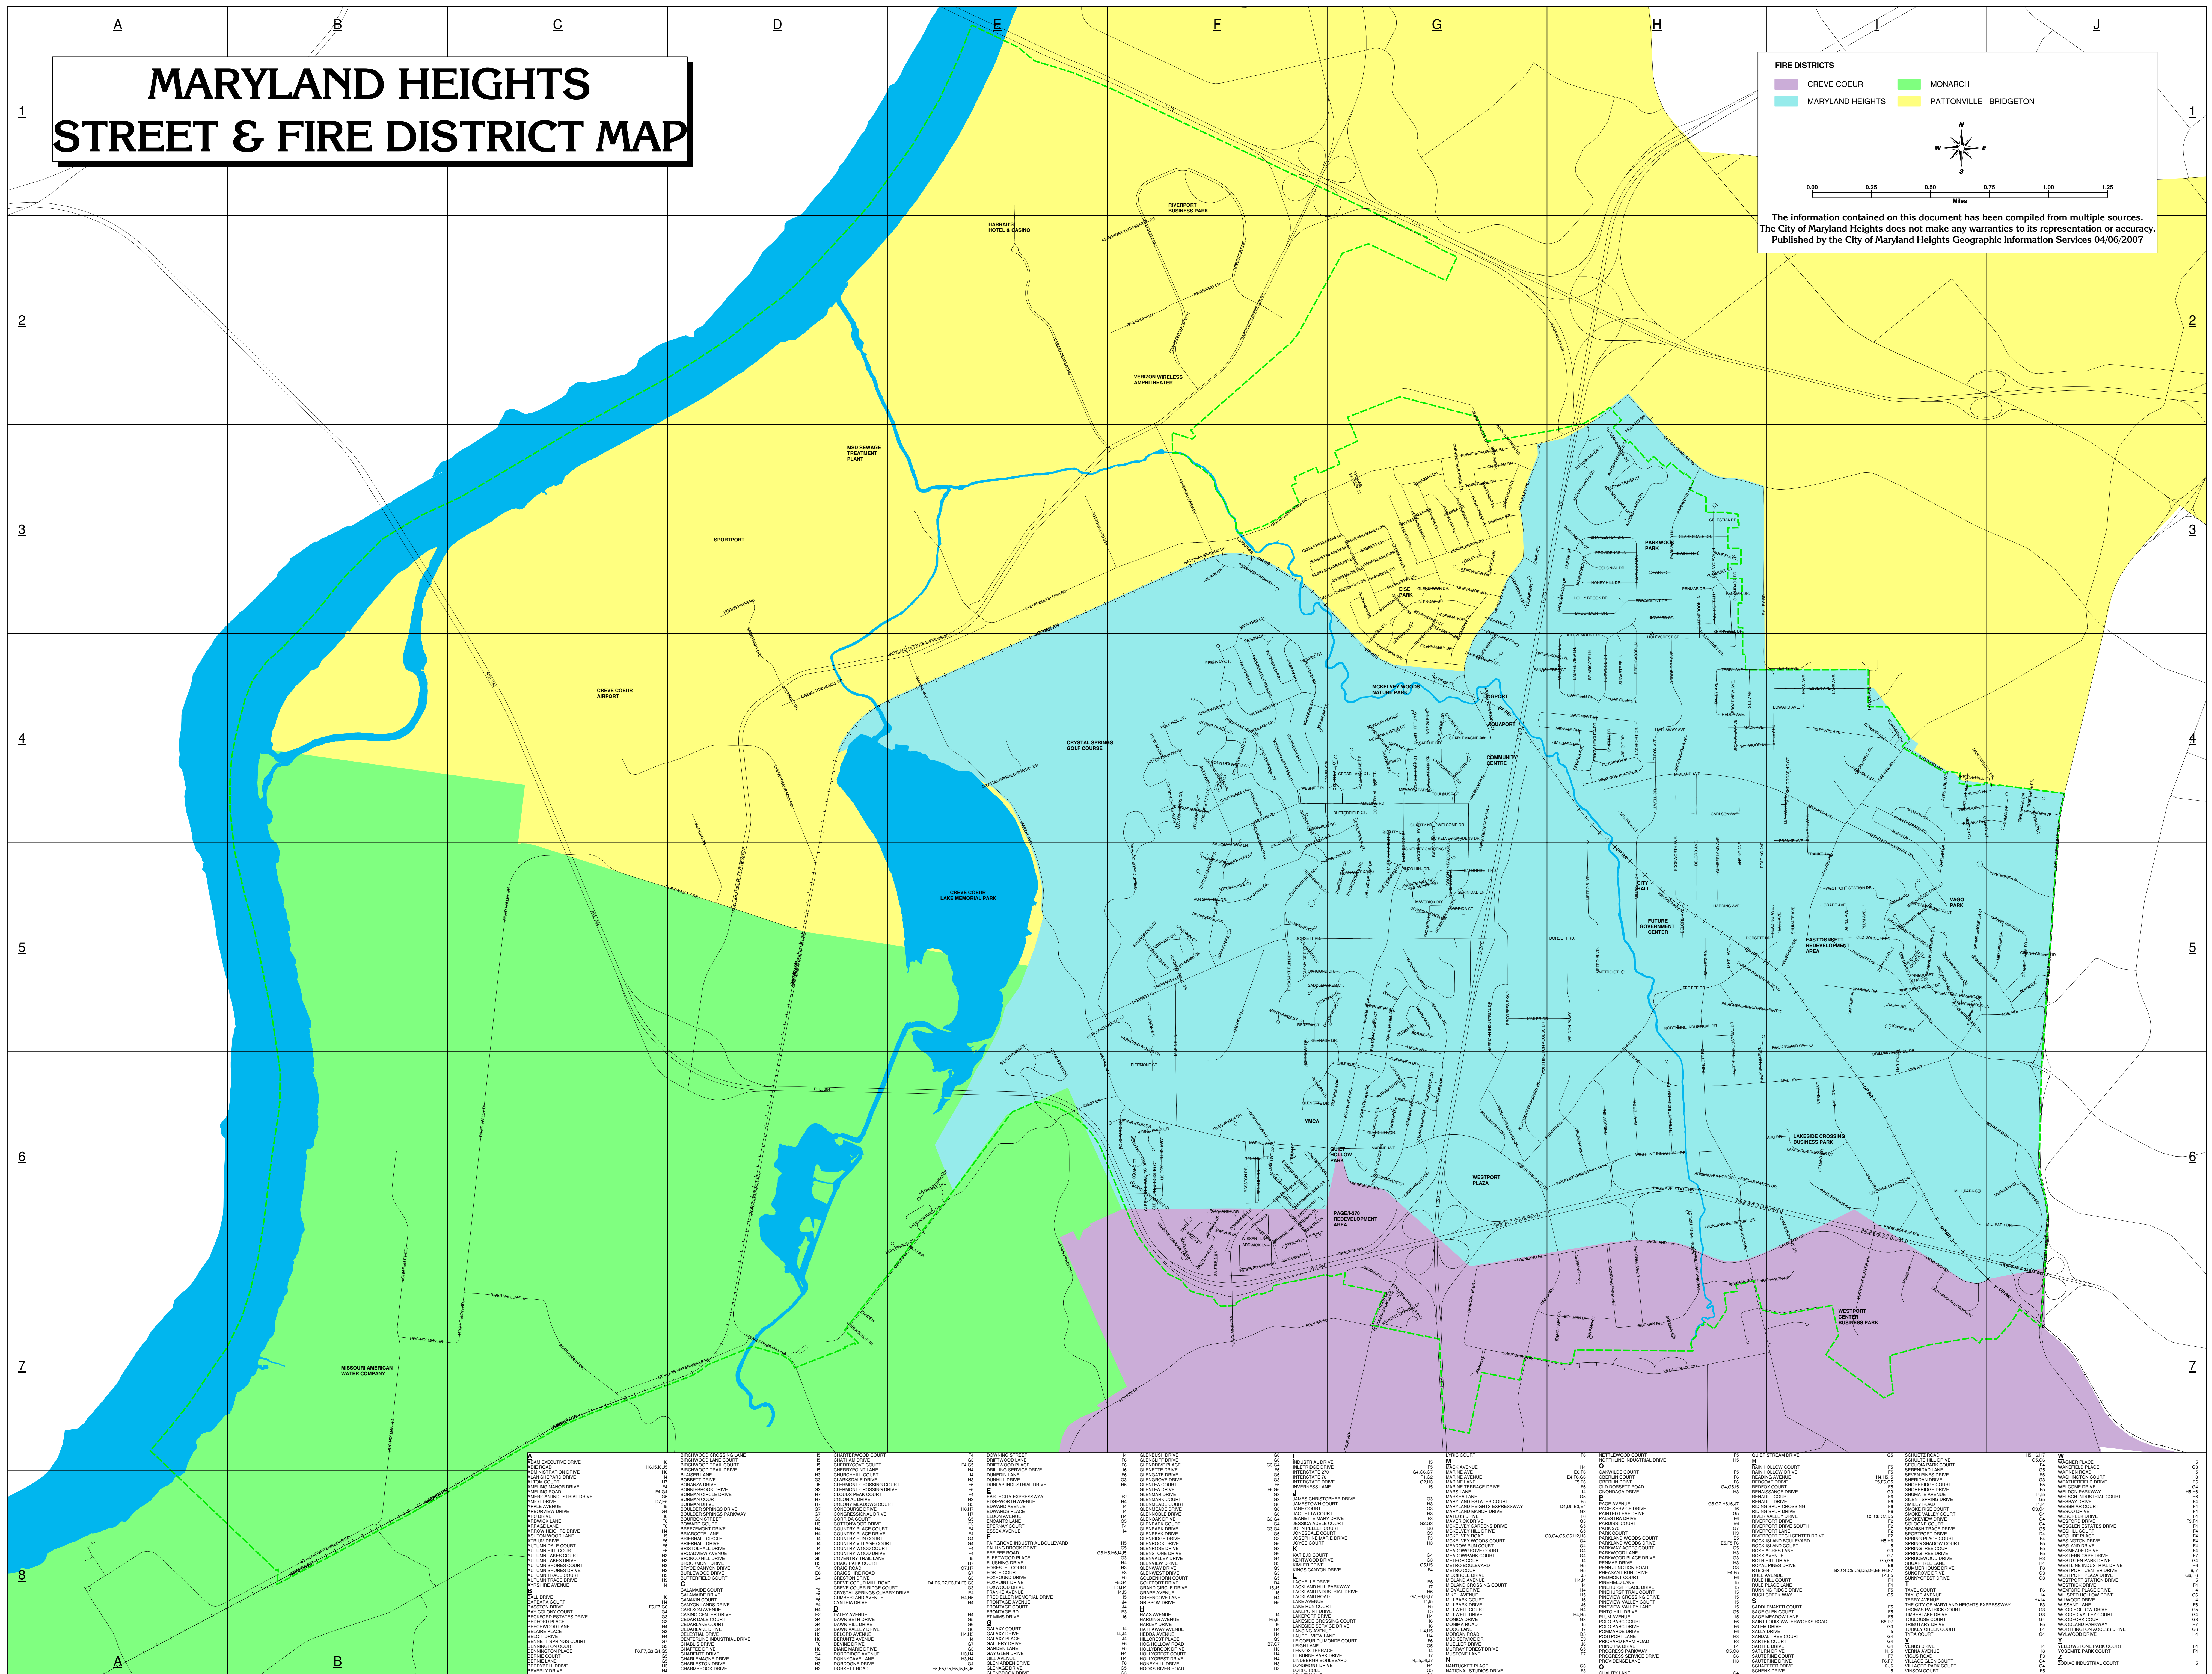

# MARYLAND HEIGHTS STREET & FIRE DISTRICT MAP

**FIRE DISTRICTS**

- CREVE COEUR
- MONARCH
- MARYLAND HEIGHTS
- PATTONVILLE - BRIDGETON

0.00 0.25 0.50 0.75 1.00 1.25  
Miles

The information contained on this document has been compiled from multiple sources. The City of Maryland Heights does not make any warranties to its representation or accuracy. Published by the City of Maryland Heights Geographic Information Services 04/06/2007